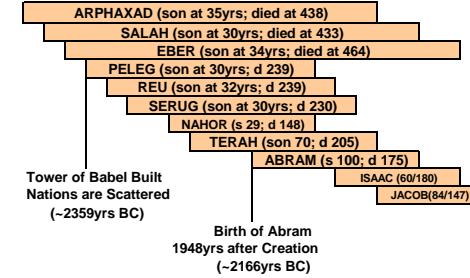

# Timeline & Lifespan of the Patriarchs

(Genesis Chapters 5, 10, 11, 25)

Patriarch	Age at Death
Arphaxad	438
Salah	433
Eber	464
Peleg	239
Reu	239
Serug	230
Nahor	148
Terah	205
Abram	175
Isaac	180
Jacob	147

### Changes after the Flood:

- \* Men were permitted to eat clean meats rather than pre-flood vegetarian diet
- \* Earth's atmosphere was changed where rain/snow from the sky now fell
- \* Earth's atmosphere now accounted for seasonal fluctuations
- \* Earth's surface was changed with mountains, polar caps, deep depressions
- \* Earth's surface was changed with continental drift; plate tectonics (earthquakes)
- \* Mass vegetation and wildlife killed in the flood account for large subterranean oil deposits & fossil record
- \* Man's average lifespan significantly plummeted