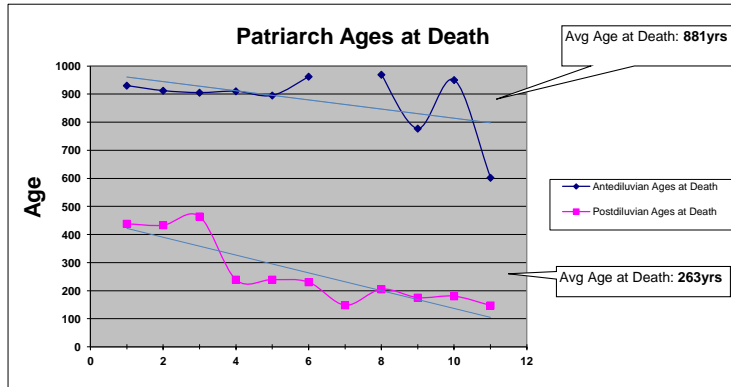

# Timeline & Lifespan of the Patriarchs

(Genesis Chapters 5, 10, 11, 25)

Patriarch	Age at Death
Arphaxad	438
Salah	433
Eber	464
Peleg	239
Reu	239
Serug	230
Nahor	148
Terah	205
Abram	175
Isaac	180
Jacob	147

### Changes after the Flood:

- \* Men were permitted to eat clean meats rather than pre-flood vegetarian diet
- \* Earth's atmosphere was changed where rain/snow from the sky now fell
- \* Earth's atmosphere now accounted for seasonal fluctuations
- \* Earth's surface was changed with mountains, polar caps, deep depressions
- \* Earth's surface was changed with continental drift; plate tectonics (earthquakes)
- \* Mass vegetation and wildlife killed in the flood account for large subterranean oil deposits & fossil record
- \* Man's average lifespan significantly plummeted