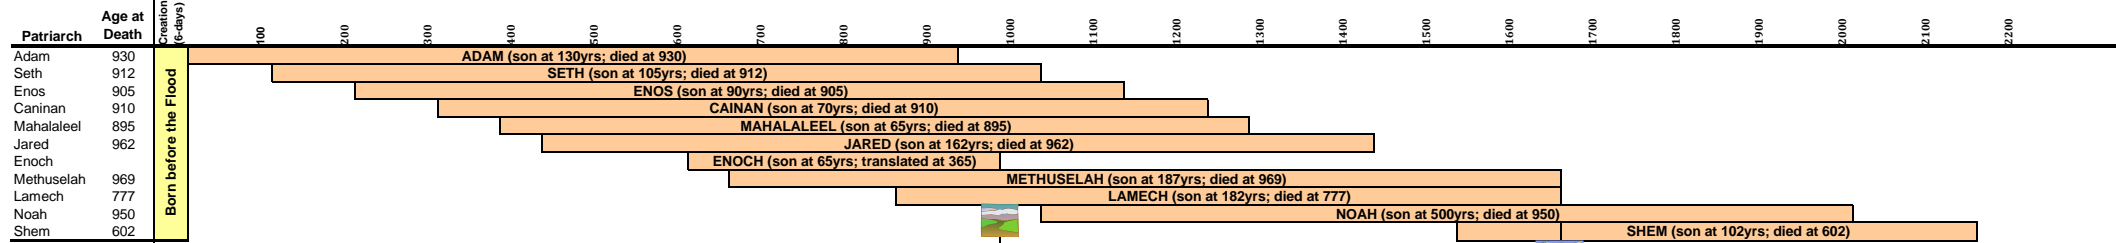

# Timeline & Lifespan of the Patriarchs

(Genesis Chapters 5, 10, 11, 25)

Patriarch	Age at Death
Arphaxad	438
Salah	433
Eber	464
Peleg	239
Reu	239
Serug	230
Nahor	148
Terah	205
Abram	175
Isaac	180
Jacob	147

### Changes after the Flood:

- \* Men were permitted to eat clean meats rather than pre-flood vegetarian diet
- \* Earth's atmosphere was changed where rain/snow from the sky now fell
- \* Earth's atmosphere now accounted for seasonal fluctuations
- \* Earth's surface was changed with mountains, polar caps, deep depressions
- \* Earth's surface was changed with continental drift; plate tectonics (earthquakes)
- \* Mass vegetation and wildlife killed in the flood account for large subterranean oil deposits & fossil record
- \* Man's average lifespan significantly plummeted